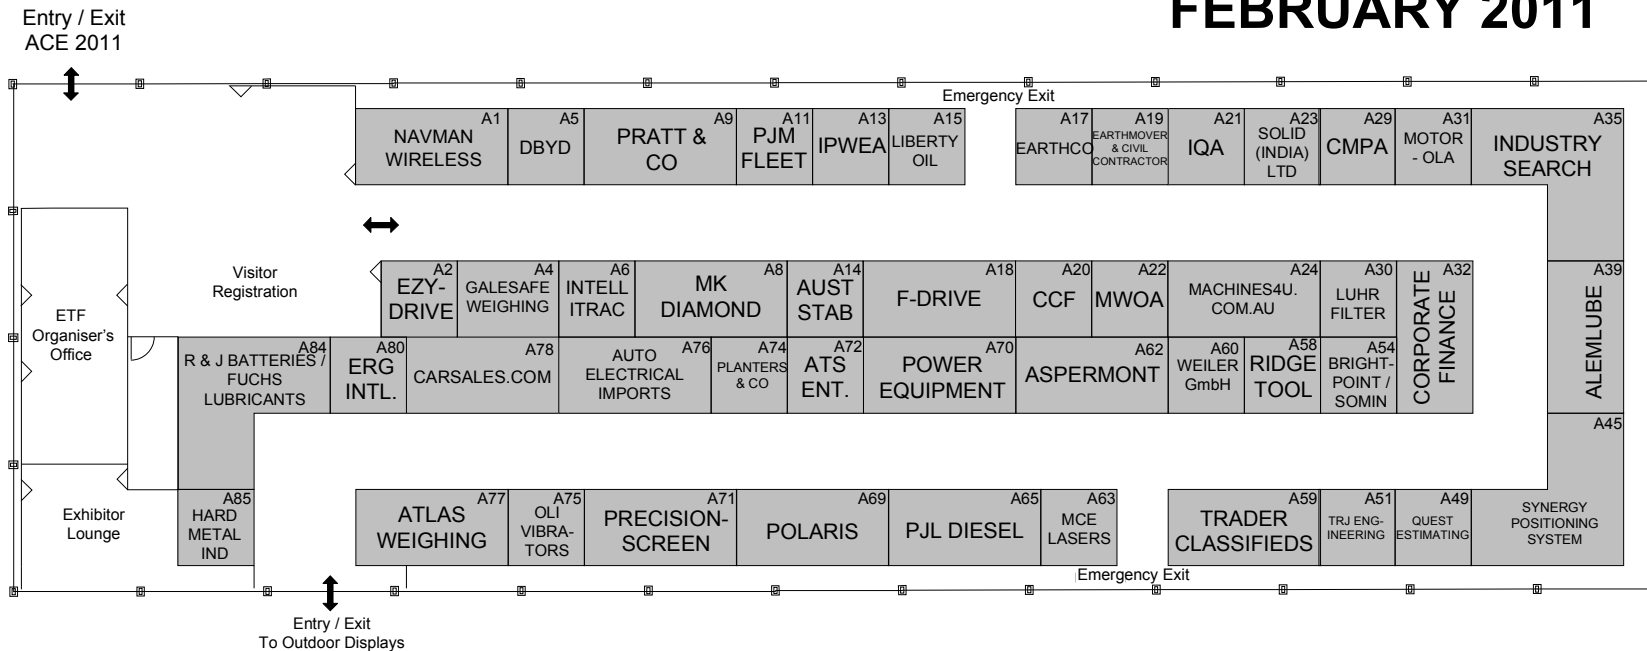

ACE 2011

Sandown Racecourse – February 2011

INDOOR PAVILION

AUSTRALIAN CONSTRUCTION EQUIPMENT EXPO

FEBRUARY 2011

Exhibitions & Trade Fairs (ETF)
Event Director – Paul Mathers
T: 03 9321 6760
M: 0409 812 347
E: pmathers@etf.com.au

Event Co-Ordinator – Daya Jones
T: 03 9321 6754
M: 0435 595 885
E: djones@etf.com.au
F: 03 9321 6751